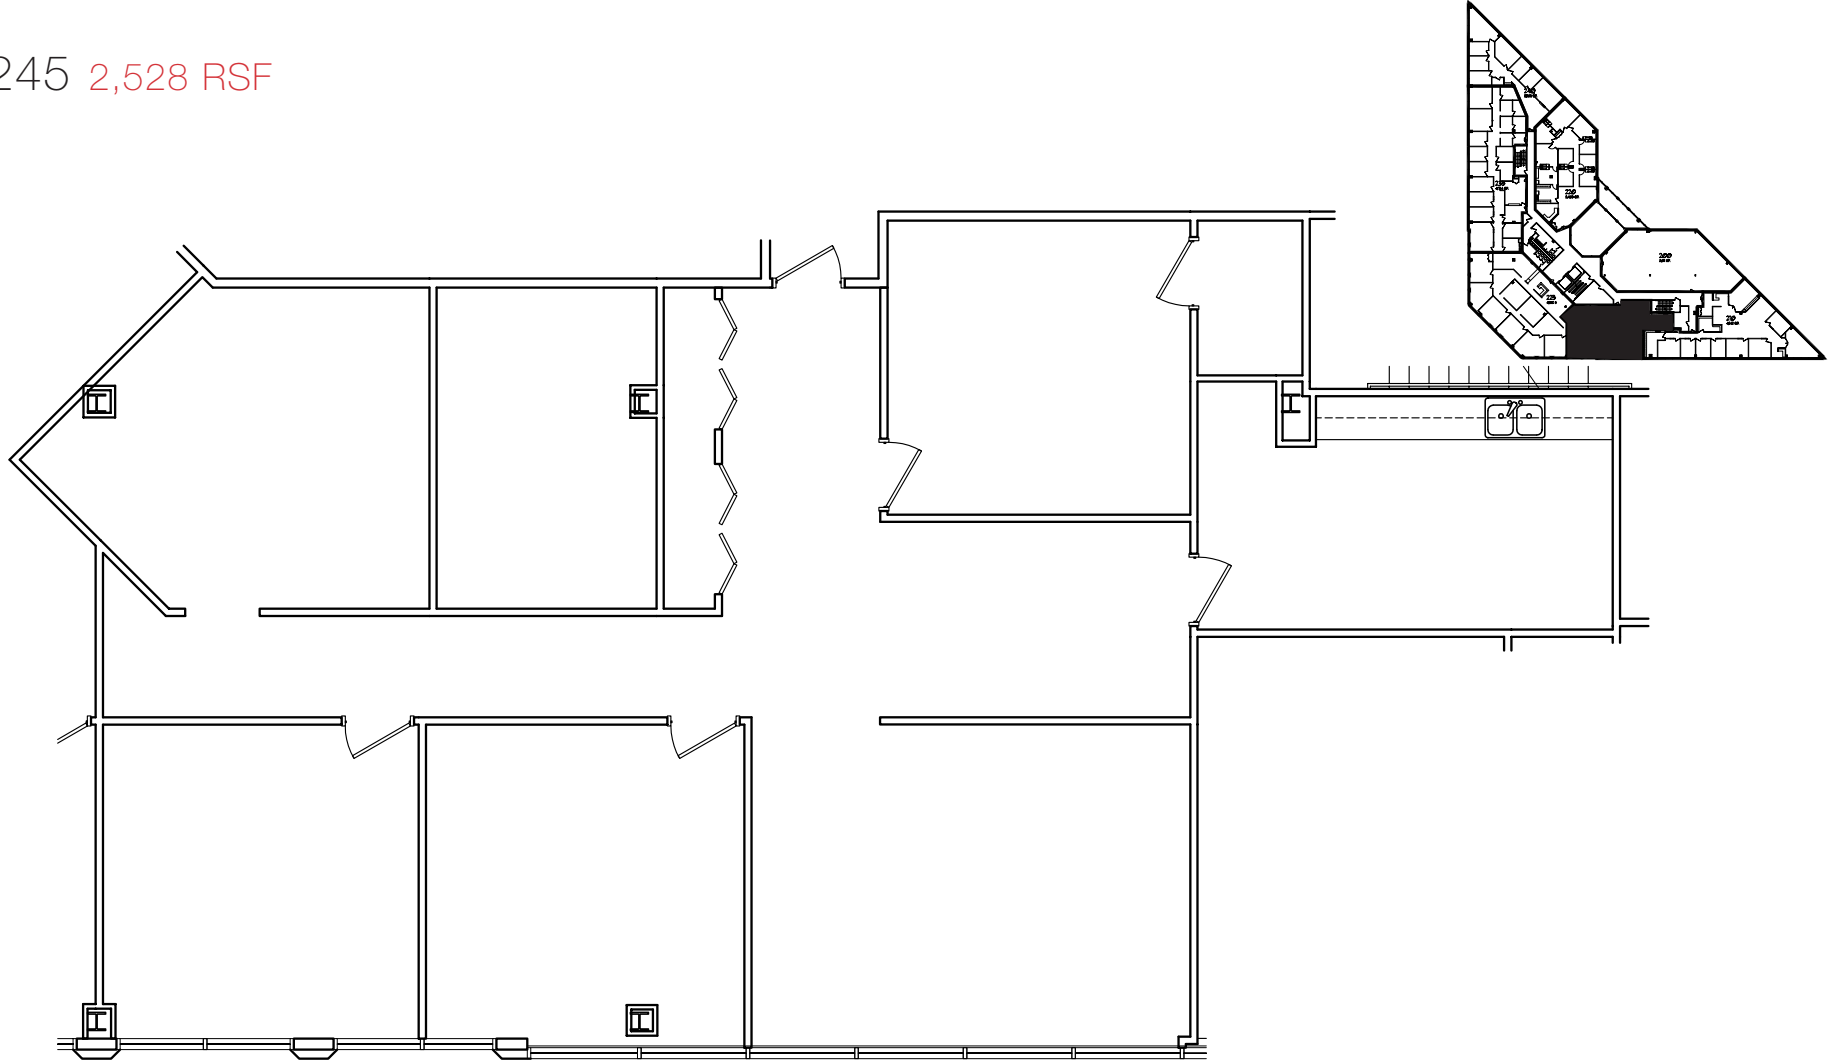

ONE HAWTHORN PLACE

175 EAST HAWTHORN PARKWAY, VERNON HILLS, ILLINOIS

Suite 245 2,528 RSF

©2017 NAI Hiffman. All rights reserved. All information contained herein is from sources deemed reliable; however, no representation or warranty is made to the accuracy thereof.

One Oakbrook Terrace Suite 400 Oakbrook Terrace, Illinois 60181

hiffman.com

FOR LEASING INFORMATION,
PLEASE CONTACT

JASON WURTZ

847 626 1086

jwurtz@hiffman.com

SHANE MURPHY

630 317 0724

smurphy@hiffman.com