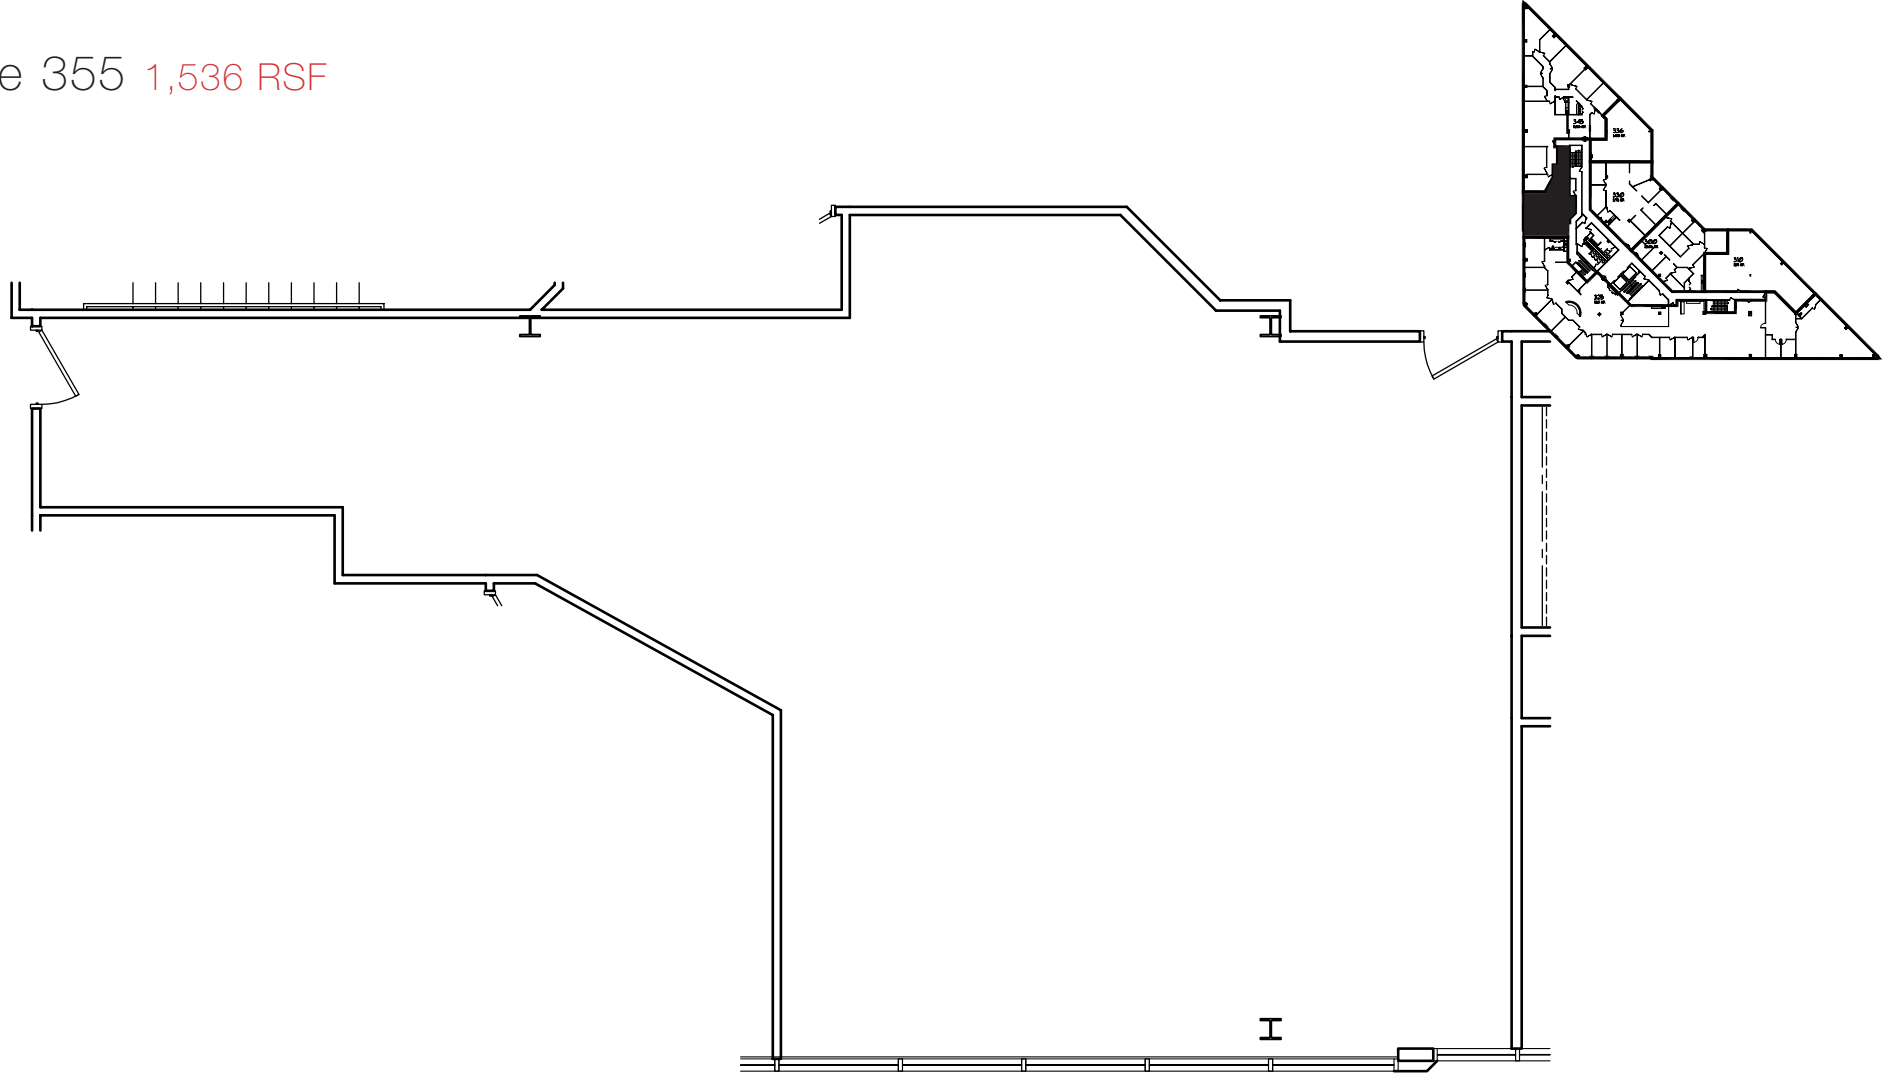

ONE HAWTHORN PLACE

175 EAST HAWTHORN PARKWAY, VERNON HILLS, ILLINOIS

Suite 355 1,536 RSF

©2017 NAI Hiffman. All rights reserved. All information contained herein is from sources deemed reliable; however, no representation or warranty is made to the accuracy thereof.

One Oakbrook Terrace Suite 400 Oakbrook Terrace, Illinois 60181

hiffman.com

FOR LEASING INFORMATION,
PLEASE CONTACT

JASON WURTZ

847 626 1086

jwurtz@hiffman.com

SHANE MURPHY

630 317 0724

smurphy@hiffman.com